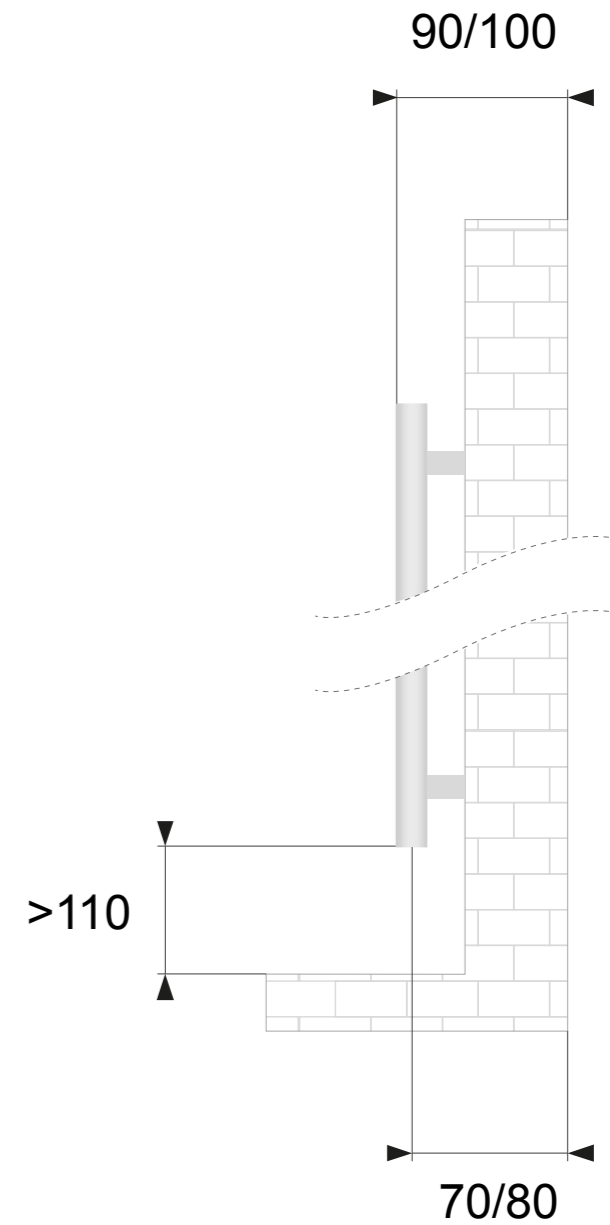

SCALE 1/10

9+10+7+5=31 Tubes

SECTION A-A

SECTION A-A  
SCALE 1/1

SECTION A-A  
SCALE 1/1

-	-	-	-	-
-	-	-	-	-
-	-	-	-	-
Ind	Date	Modification	Modif/Demand	Modif by
		Material:		
		Colour:		
Code: FIRENZE BLENDE 1785x590-W		checked by	status	folio 1 / 1
creation date 13-04-17		FIRENZE BLENDE 1785x590 + distanze muro FIRENZE BLENDE 1785x590 + wall distances FIRENZE BLENDE 1785x590 + Wandabstand		REV. #
size A3	scale 1/10	This drawing can't be, without authorization, neither copied, neither reproduced, or communicated to thirds. Law of July 14. 1909 on the drawings and the models.		