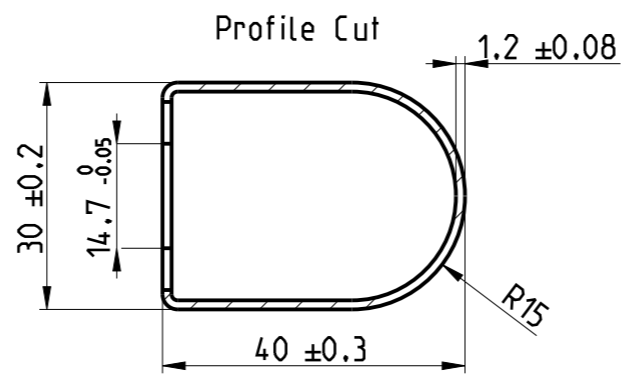

SCALE 1/10

9+10+7+5=31 Tubes

SECTION A-A

SECTION A-A  
SCALE 1/1

SECTION A-A  
SCALE 1/1

-	-	-	-	-
-	-	-	-	-
-	-	-	-	-
Ind	Date	Modification	Modif/Demand	Modif by
		Material:		
		Colour:		
Code: FIRENZE BLENDE 1785x590-W		checked by	status	folio 1 / 1
creation date 13-04-17		FIRENZE BLENDE 1785x590 + distanze muro FIRENZE BLENDE 1785x590 + wall distances FIRENZE BLENDE 1785x590 + Wandabstand		REV. #
size A3	scale 1/10	This drawing can't be, without authorization, neither copied, neither reproduced, or communicated to thirds. Law of July 14. 1909 on the drawings and the models.		