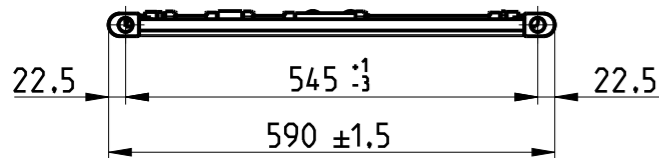

SCALE 1/10

9+10+7+5=31 Tubes

SECTION A-A

SECTION A-A  
SCALE 1/1

SECTION A-A  
SCALE 1/1

-	-	-	-	-
-	-	-	-	-
-	-	-	-	-
Ind	Date	Modification	Modif/Demand	Modif by
		Material:		
		Colour:		
Code: FIRENZE BLENDE 1785x590-W		checked by	status	folio 1 / 1
creation date 13-04-17		FIRENZE BLENDE 1785x590 + distanze muro FIRENZE BLENDE 1785x590 + wall distances FIRENZE BLENDE 1785x590 + Wandabstand		REV. #
size A3	scale 1/10	This drawing can't be, without authorization, neither copied, neither reproduced, or communicated to thirds. Law of July 14. 1909 on the drawings and the models.		