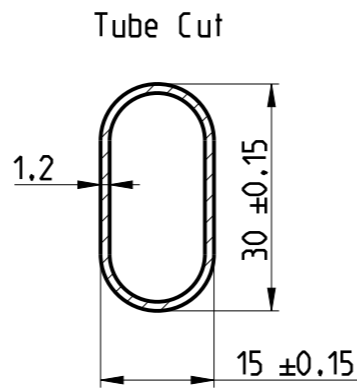

SCALE 1/10

9+10+7+5=31 Tubes

SECTION A-A

SECTION A-A  
SCALE 1/1

SECTION A-A  
SCALE 1/1

-	-	-	-	-
-	-	-	-	-
-	-	-	-	-
Ind	Date	Modification	Modif/Demand	Modif by
		Material:		
		Colour:		
Code: FIRENZE BLENDE 1785x590-W		checked by	status	folio 1 / 1
creation date 13-04-17		FIRENZE BLENDE 1785x590 + distanze muro FIRENZE BLENDE 1785x590 + wall distances FIRENZE BLENDE 1785x590 + Wandabstand		REV. #
size A3	scale 1/10	This drawing can't be, without authorization, neither copied, neither reproduced, or communicated to thirds. Law of July 14. 1909 on the drawings and the models.		